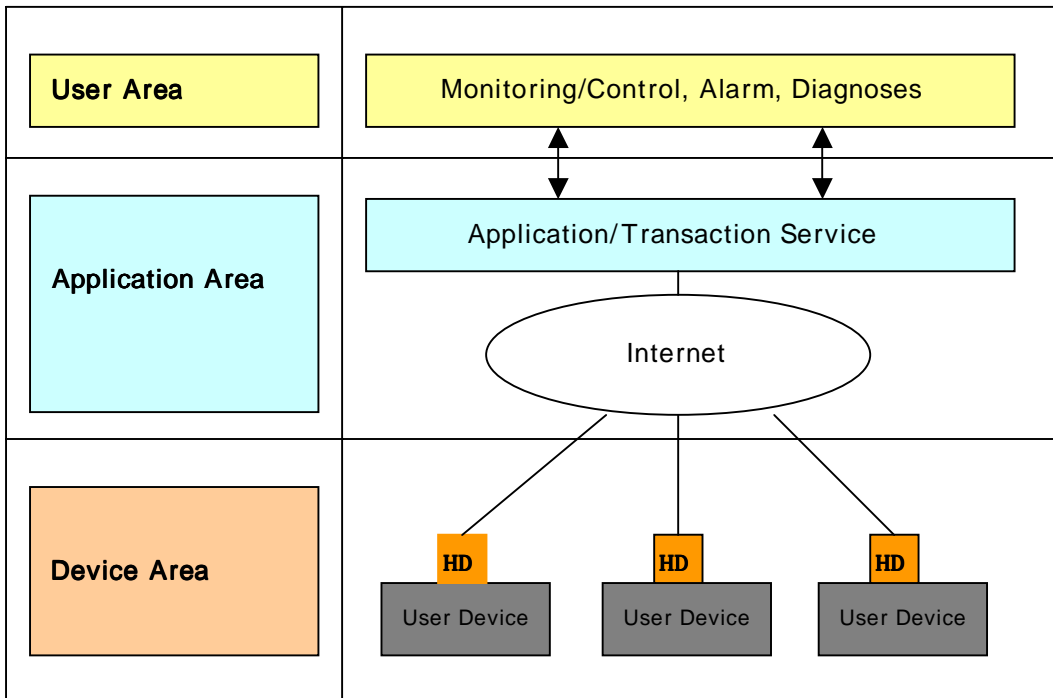

2. HelloDevice

1. .
2. .(1/3)
3. 가 e-Service , U-Commerce .
4. (IDE).
5. / .
6. .(, , ,)

< 1 : e-Service >

3. (Device)

1. .(1/3)
2. .
3. .(, , ,)